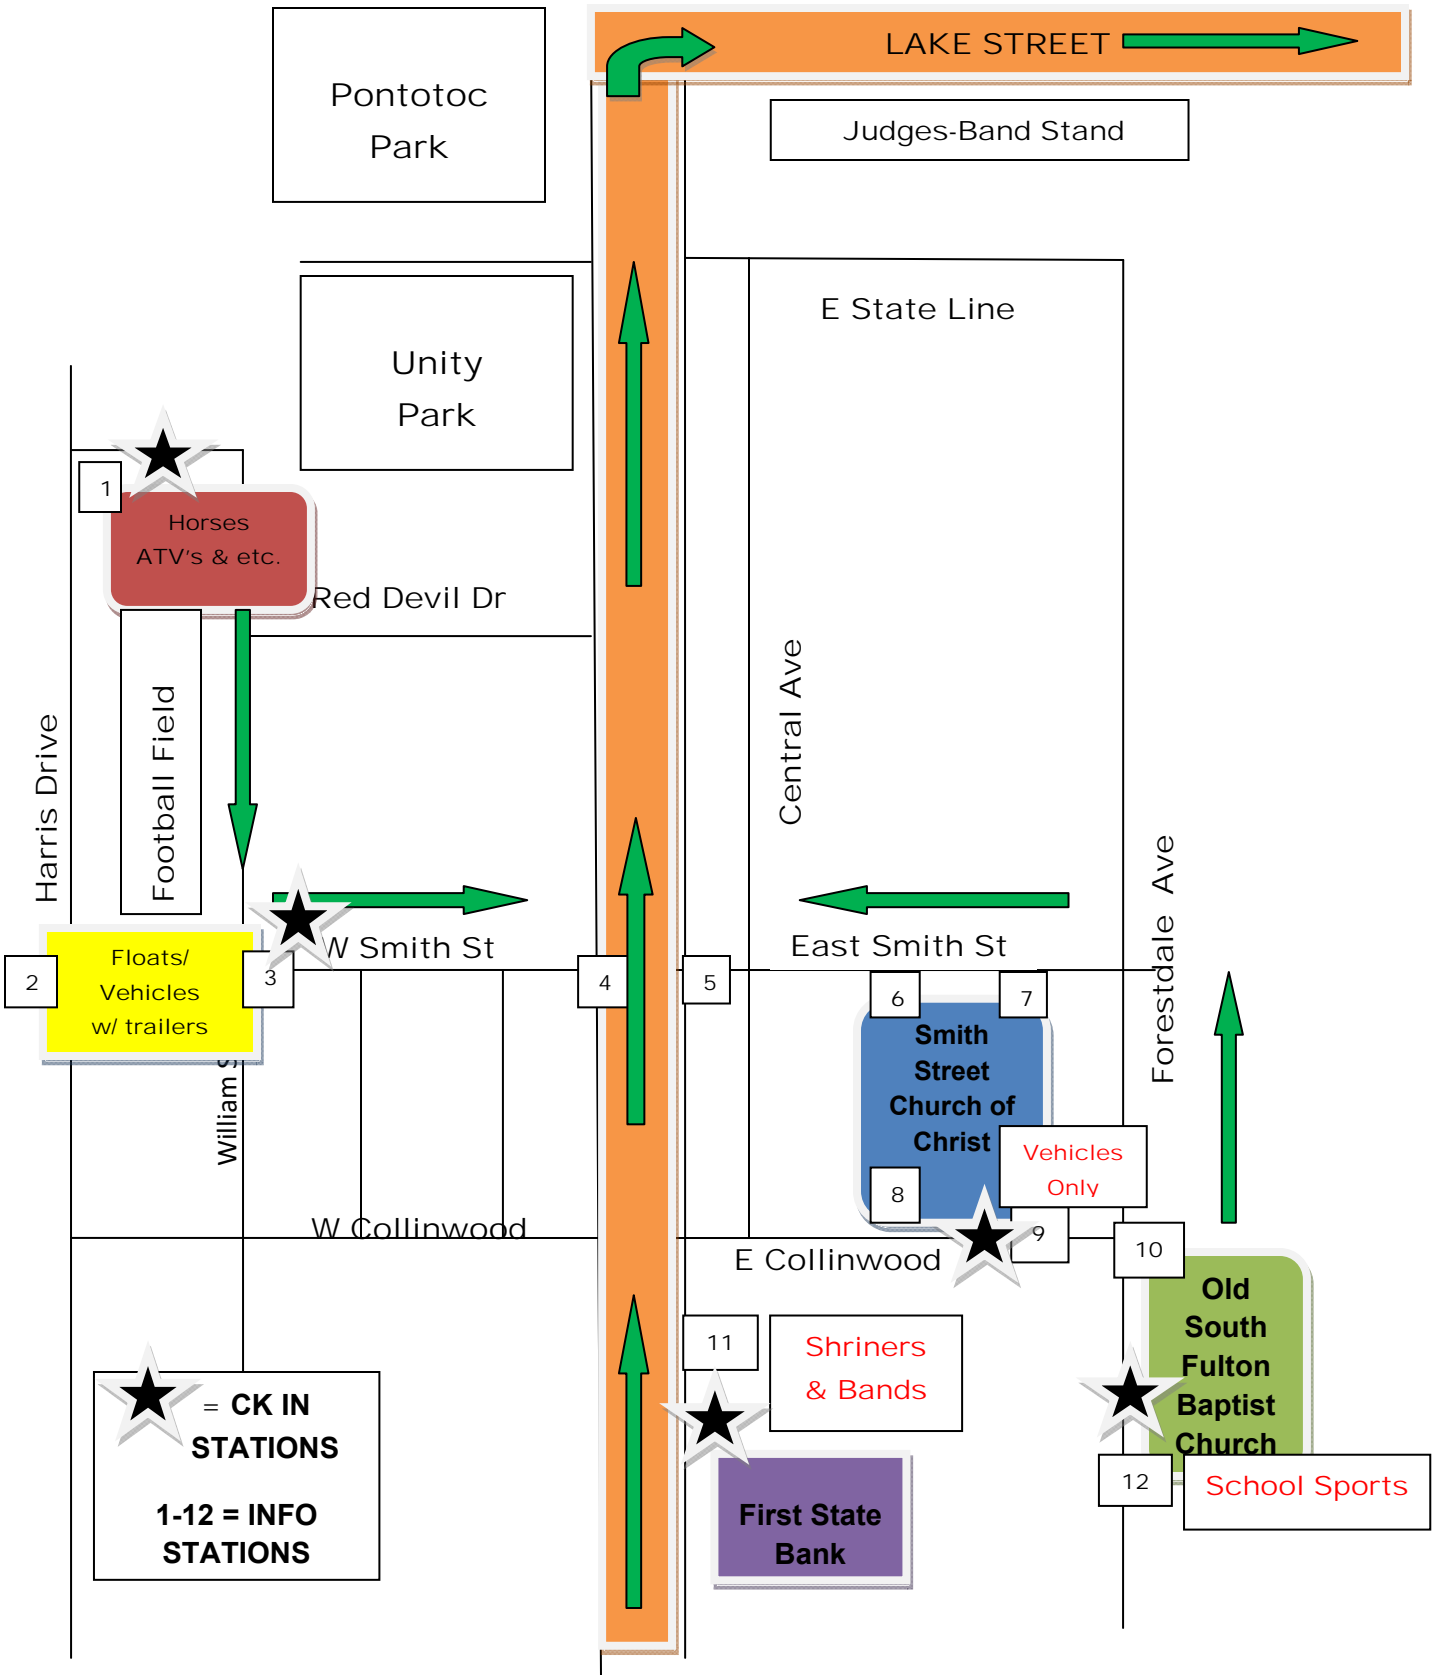

PARADE ROUTE
2015 Banana Festival

★ = CK IN STATIONS
1-12 = INFO STATIONS

1
Horses
ATV's & etc.

2
Floats/
Vehicles
w/ trailers

6
7
Smith
Street
Church of
Christ

Vehicles
Only

11
Shriners
& Bands

First State
Bank

10
Old
South
Fulton
Baptist
Church

12
School Sports