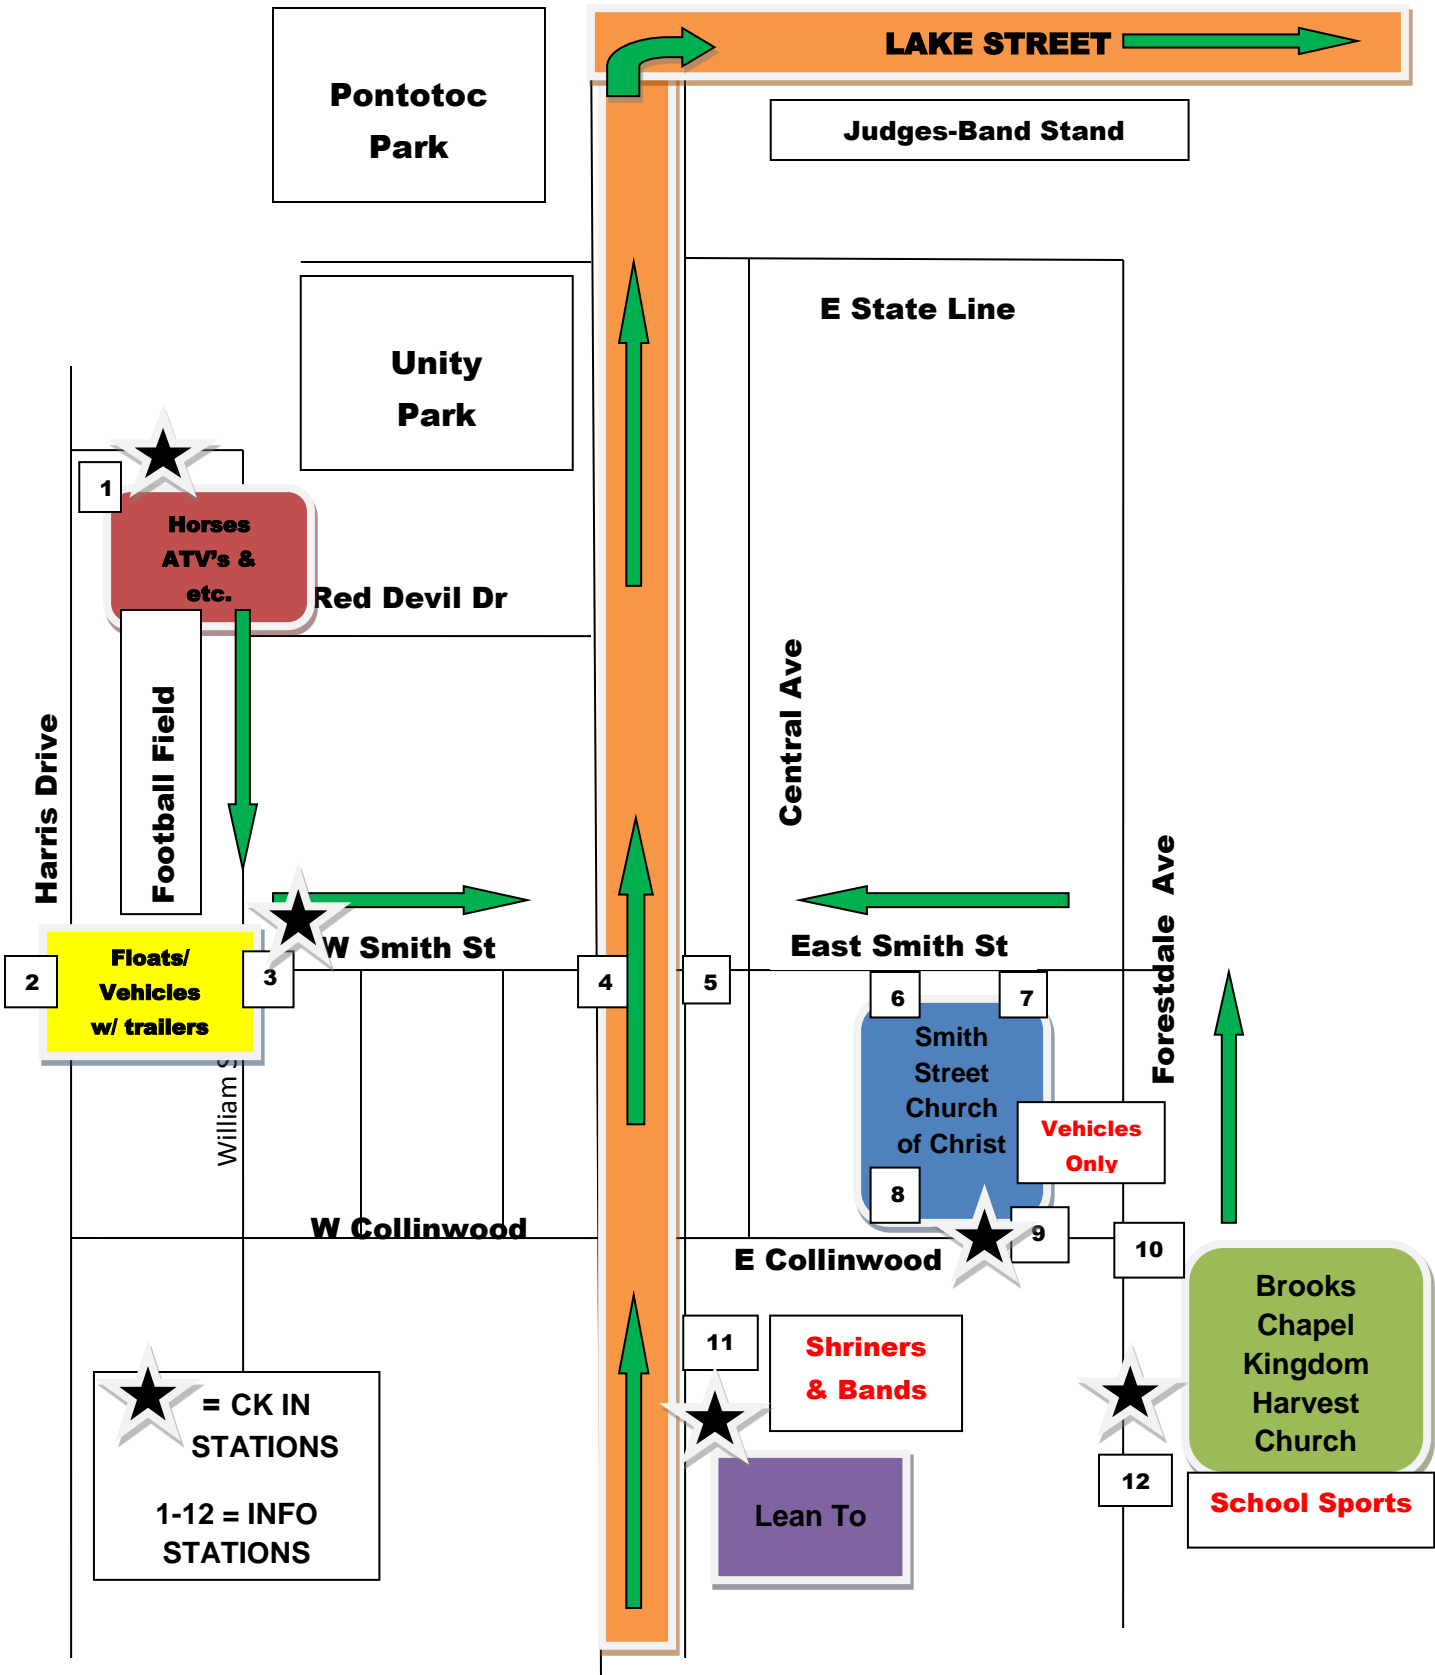

PARADE ROUTE
2021 Banana Festival

★ = CK IN STATIONS
1-12 = INFO STATIONS